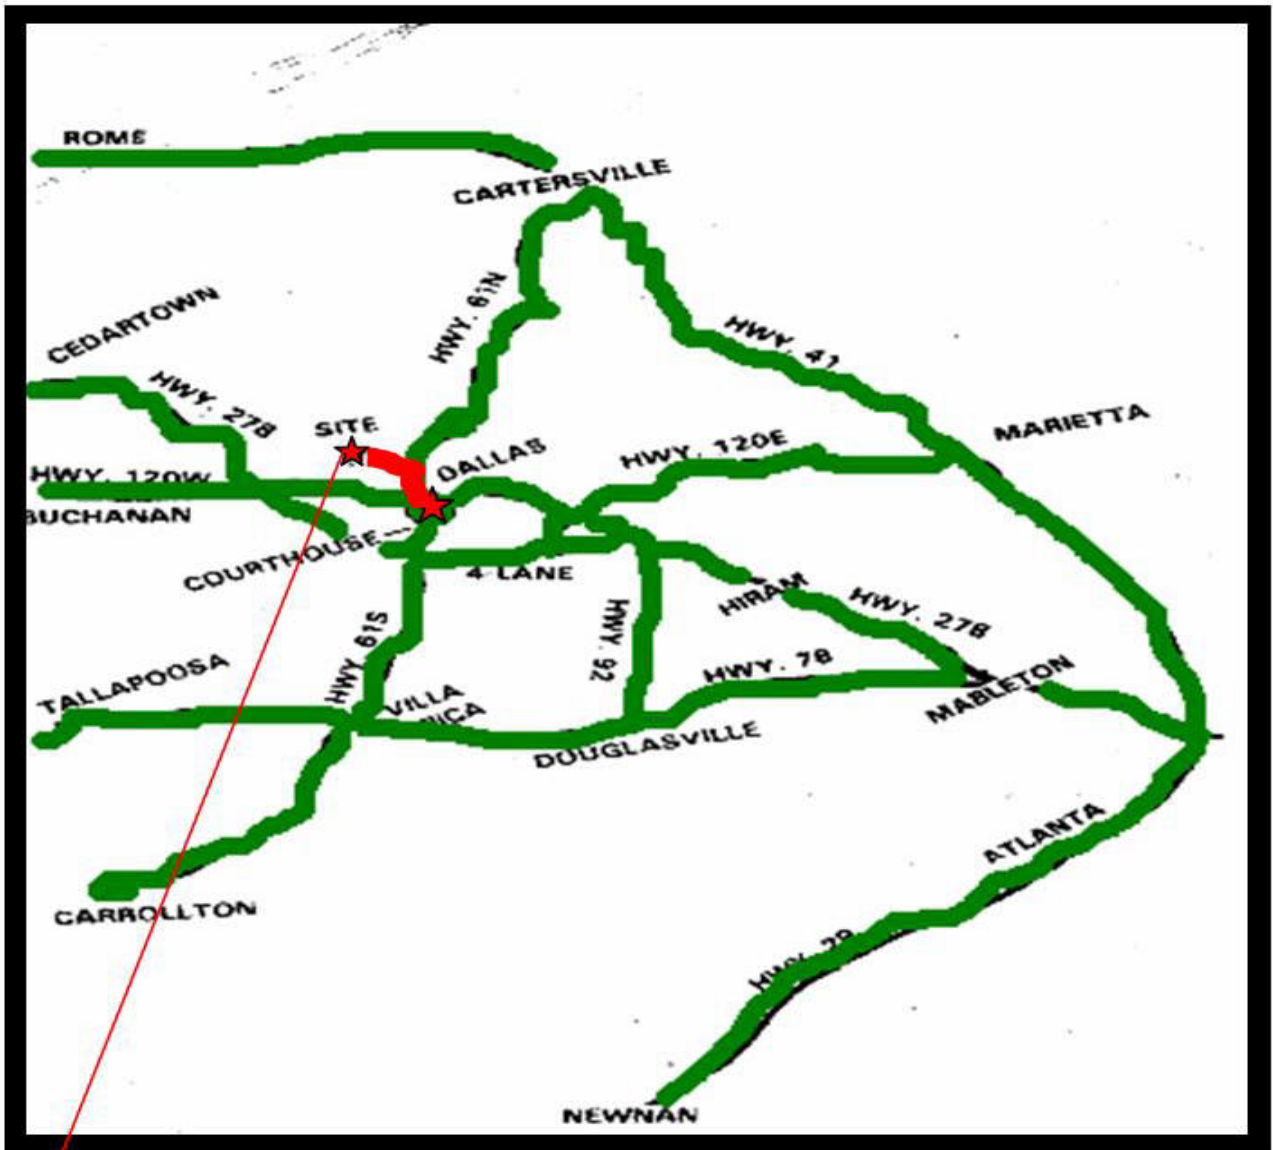

★ Paulding Meadows at Earl Duncan Memorial Park is 1 1/2 miles from the Courthouse Square on Hwy 61 North.

Turn left off Hwy 61 onto Paulding Meadows Drive and it will take you down into the Park.